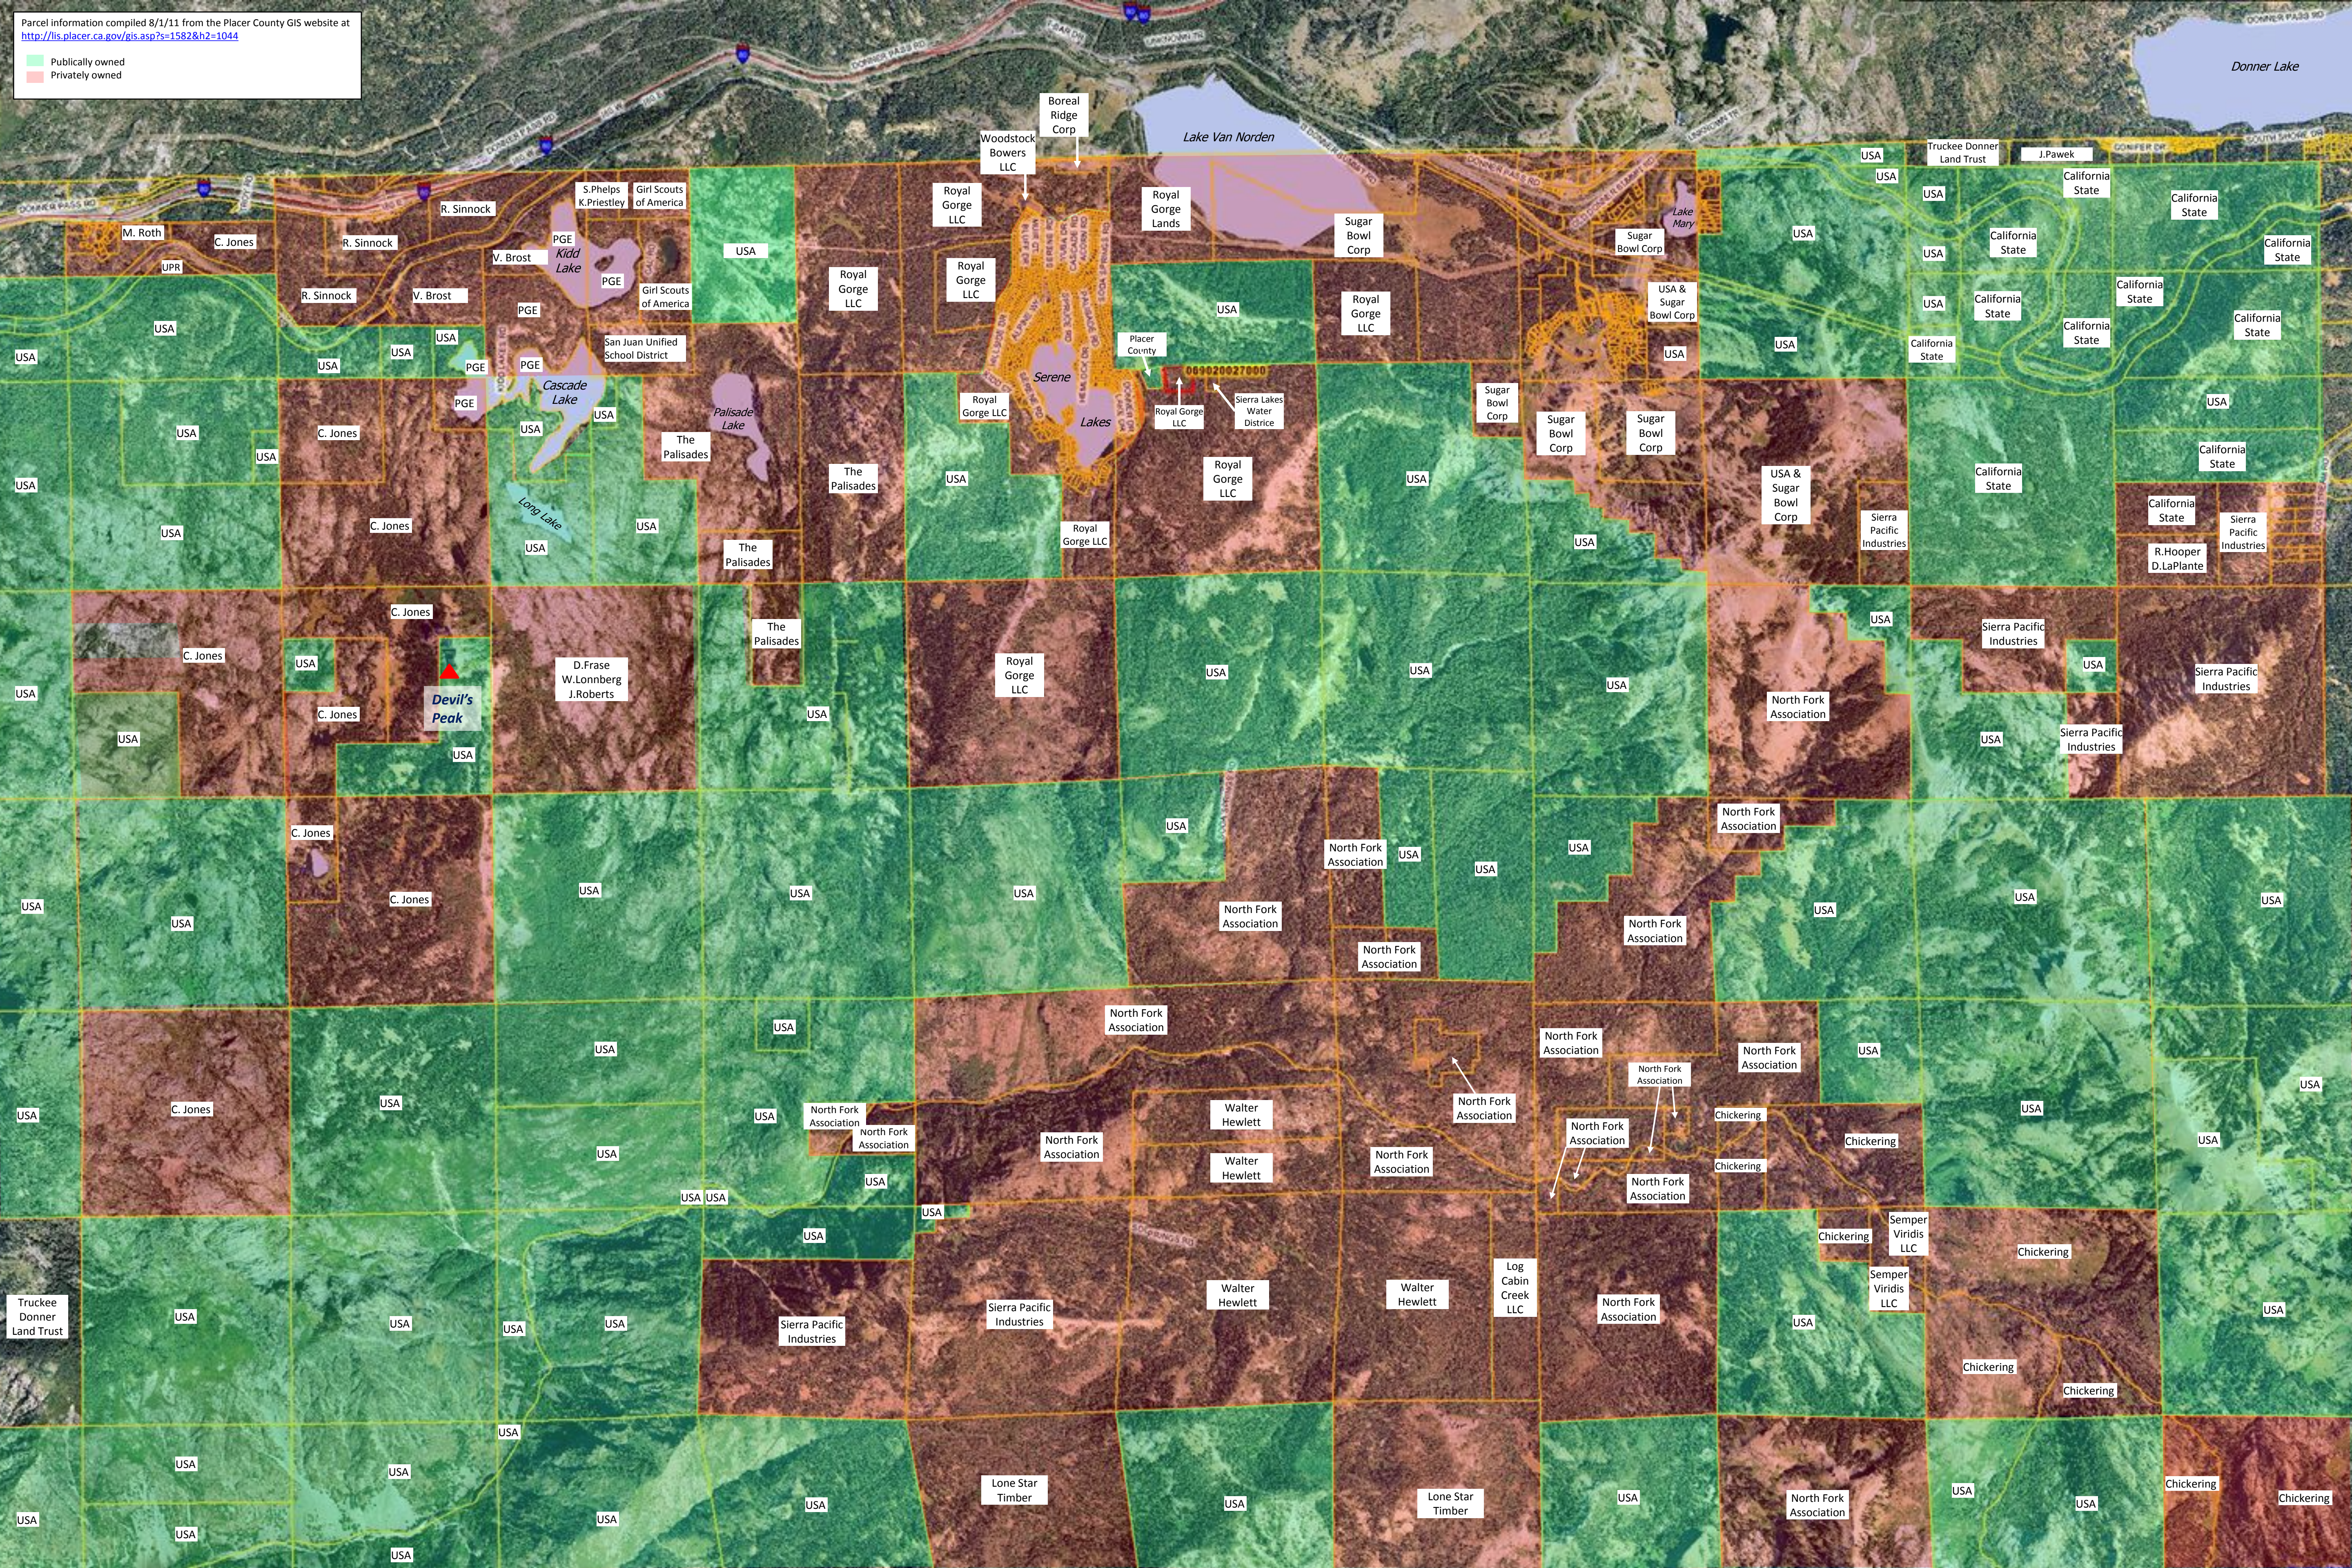

Parcel information compiled 8/1/11 from the Placer County GIS website at <http://lis.placer.ca.gov/gis.asp?s=1582&h2=1044>

- Publicly owned
- Privately owned

Parcel information compiled 8/1/11 from the Placer County GIS website at <http://lis.placer.ca.gov/gis.asp?s=1582&h2=1044>

- Publicly owned
- Privately owned
- Royal Gorge ski trail area
- Area owned by Royal Gorge